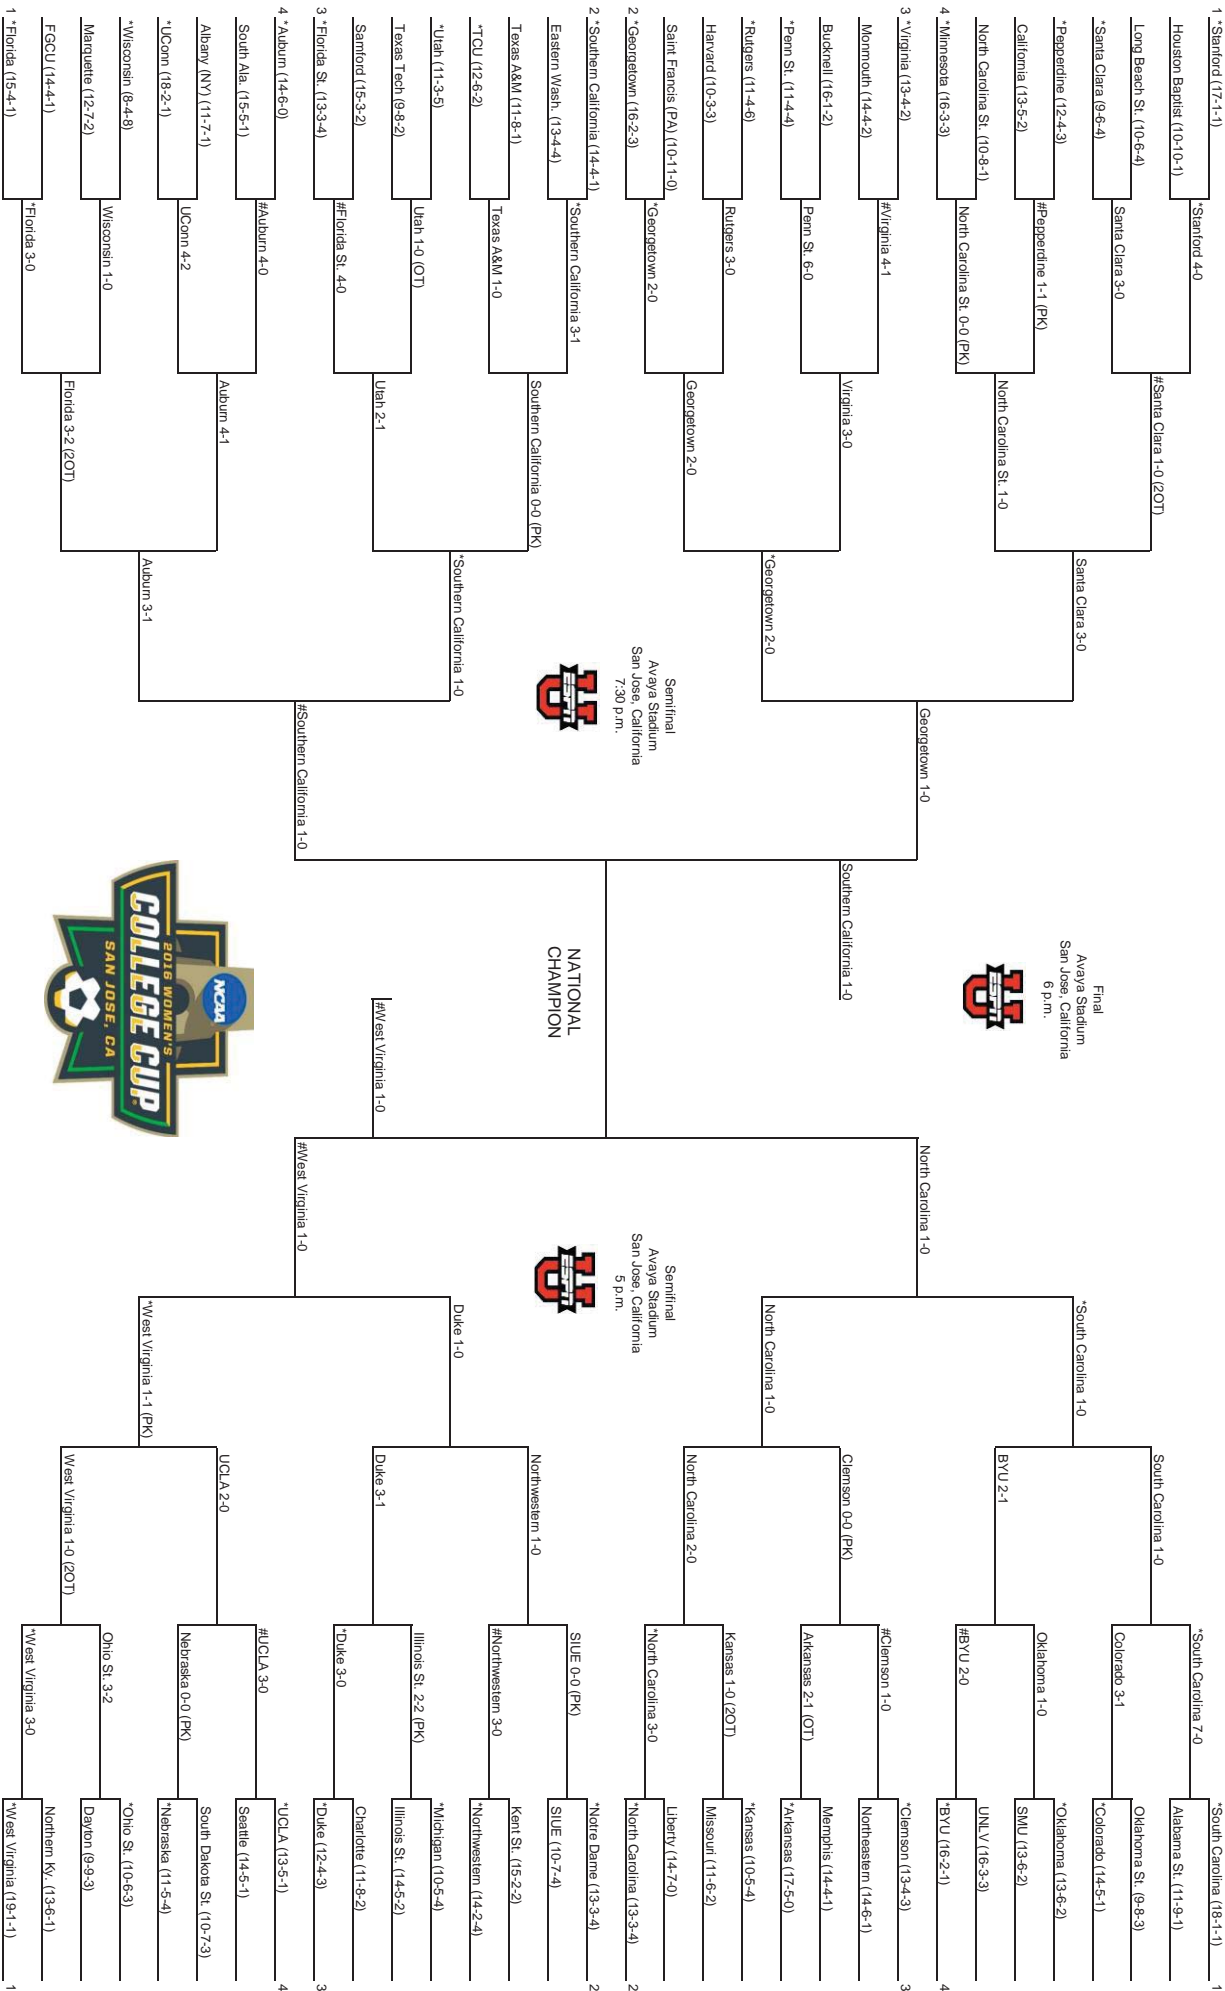

**DIVISION I WOMEN'S
SOCCER CHAMPIONSHIP**

First Round November 11, 12 or 13   **Second/Third Round** November 18 & 20   **Quarterfinals** November 25 or 26   **Semifinals** December 2   **Final** December 4   **Semifinals** December 2   **Quarterfinals** November 25 or 26   **Second/Third Round** November 18 & 20   **First Round** November 11, 12 or 13

*Host institution for preliminary round games.
#Home team, if host not playing.
All names include state Eastern standard time.